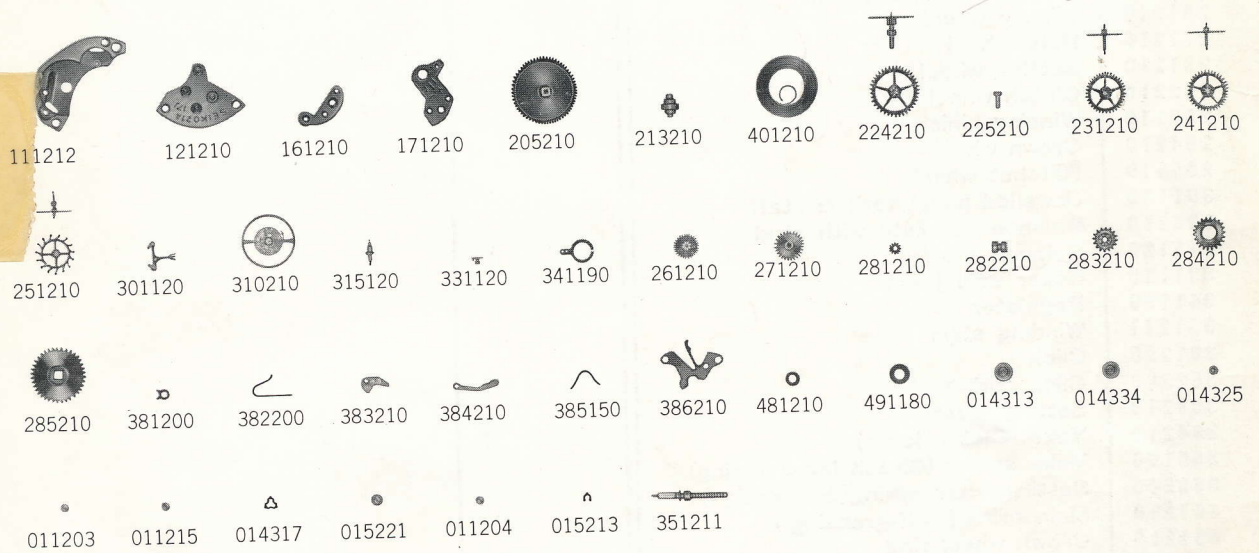

### Characteristics

Casing dimension: 17.80 × 15.32 mm  
 Maximum height: 3.50 mm  
 Vibrations per hour: 19,800  
 Non-automatic  
 "Diashock" Shock Resistant Device  
 "Diafix" Oil Lubrication Device