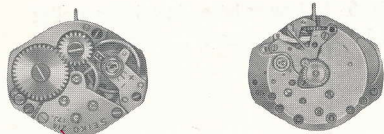

# SEIKO

Calibre No.	<b>21 A</b>	Jewels	<b>17 j</b>	Nickname	<b>( Sportslady 17 )</b>
-------------	-------------	--------	-------------	----------	--------------------------

Cal. 21A

### Characteristics

Casing dimension: 17.80 × 15.32 mm  
 Maximum height: 3.50 mm  
 Vibrations per hour: 19,800  
 Non-automatic  
 "Diashock" Shock Resistant Device  
 "Diafix" Oil Lubrication Device